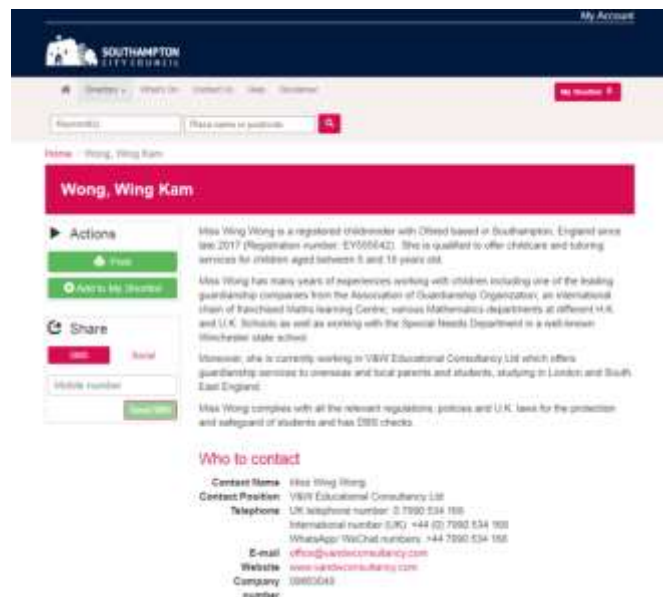

By clicking onto the SID link, you can select “Childcare” under the Families Section. Then it will take you to the Childcare page, you can type in “Miss Wing Wong” as the Keyword in the Search engine.

1. <http://sid.southampton.gov.uk>

2. Keywords: Type in "Miss Wing Wong"

3. Search Results: Wong Wing Kern

4. Wong Wing Kern

The link to Miss Wong’s childcare page will appear and you can click it to read more information.

The second link on Google Search engine

will also lead you to Miss Wong's Childcare Records on SID:

<http://sid.southampton.gov.uk/kb5/southampton/directory/service.page?id=isiYHt-NcOA>

We hope you find this helpful and do not hesitate to contact us if you need to.