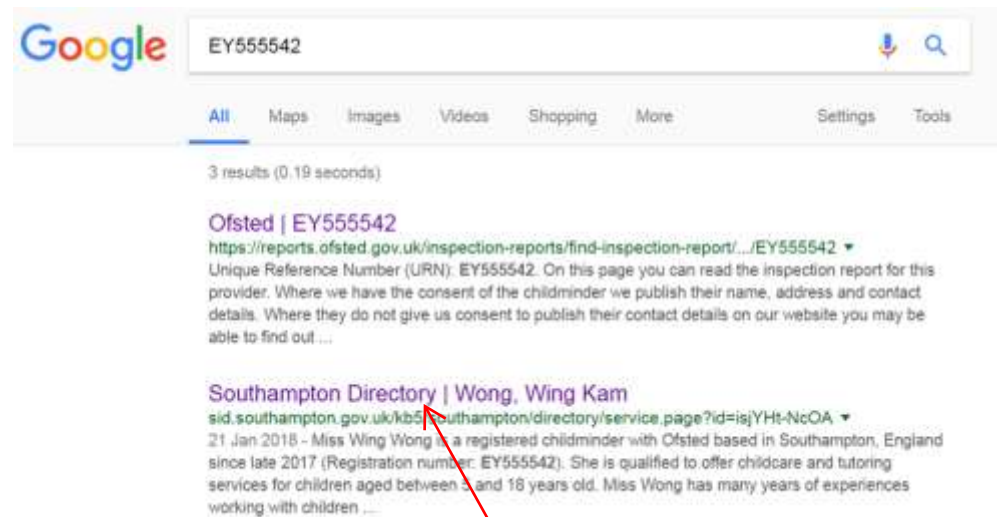

The second link on Google Search engine

will also lead you to Miss Wong's Childcare Records on SID:

<http://sid.southampton.gov.uk/kb5/southampton/directory/service.page?id=isiYHt-NcOA>