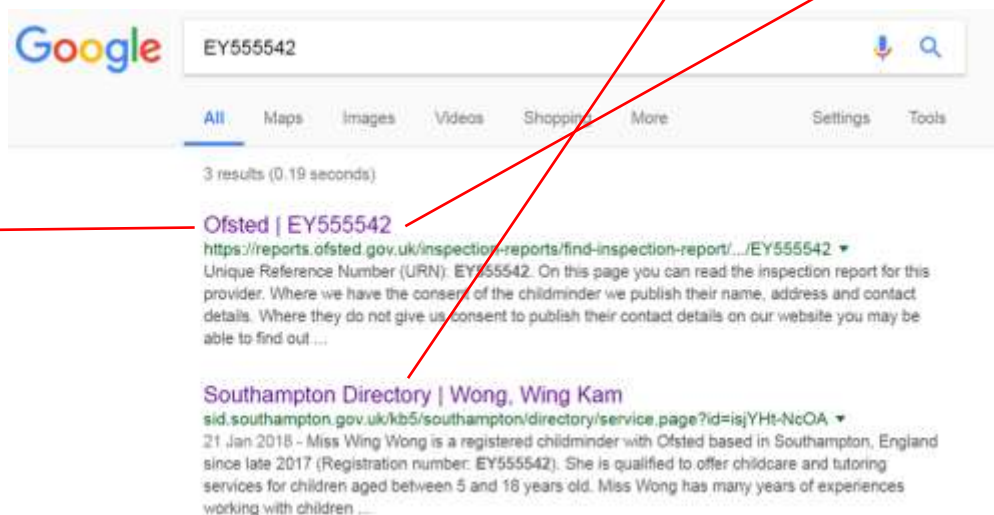

Search the validity and reliability of Miss Wong's childminder registration number

Search for 'EY55542' in Google Search engine.

You will be able to identify the registration number can be found in the following government departments: Ofsted and Southampton Information Directory (SID).

If you click into the first link (Ofsted), it will give you details and access to the authority completed by the Ofsted department.

The image shows the Ofsted website interface. At the top left is the Ofsted logo with the tagline 'raising standards improving lives'. At the top right is a 'Register / Login' button. Below the logo is a navigation bar with links: 'Find an inspection report', 'About our inspection reports', 'GOV.UK/Ofsted', and 'Parent View'. The main content area displays the registration number 'EY55542' and provides information about the Unique Reference Number (URN) and the inspection report. A red box highlights the URL 'http://sid.southampton.gov.uk' in the text. Below this, there is a 'View provider details' link. A red arrow points from the text above to this link. The details box shows: 'Description: Childminder', 'Date of registration: 14/12/2017', and 'Register type: Compulsory Childcare Register / Voluntary Childcare Register'.